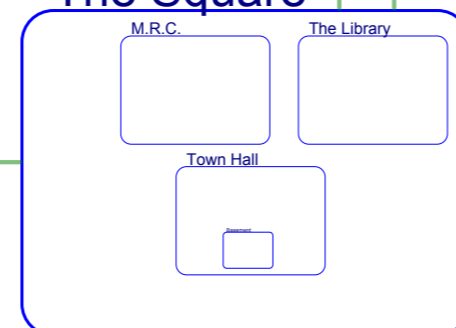

Cloudsdale

Canterlot

Road to Canterlot

Ponyville

Sweet Apple Acres

The Market

The Square

Hilly Country

Fluttershy's

Pumpkin Field

Hilly Pond

Everfree Forest

Nettleglum's

Moon Palace

Far Everfree

Map of EquestriaMUCK

equestria.kaitain.org port 2700

Use Ctrl + Mouse Wheel to zoom in / out.